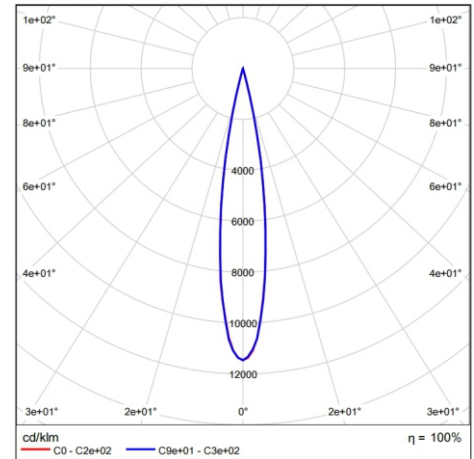

I-IN-1512

Luminous emittance 1 / Polar LDC

Luminous emittance 1 / Linear LDC

Specication

Power (Luminaire)	12 W
LED Type	COB
CRI	90
Size	W95 *H100mm
Lumen (Luminaire)	1216 lm
Input Volt	DC 24V
Color Temperature	3000K
Beam Angle	16°
Driver	Nondim/dim0-10V
LED Life	50000h
IP Rating	IP 67
LEN	Honeycomb Louver
Enclosure Material	Die-cast Aluminum+Stainless steel trim
Accessories	Outer casing