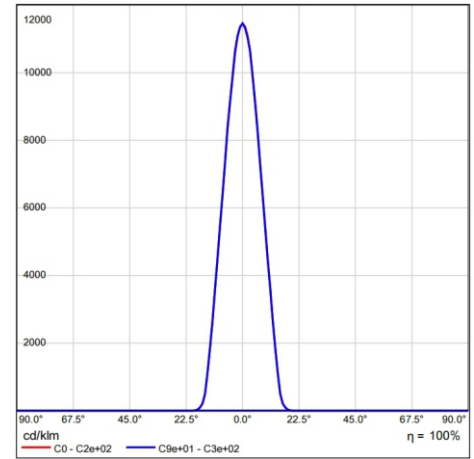

I-IN-1512

Luminous emittance 1 / Polar LDC

Luminous emittance 1 / Linear LDC

Specication

Power (Luminaire)	12 W
LED Type	COB
CRI	90
Size	W95 *H100mm
Lumen (Luminaire)	1216 lm
Input Volt	DC 24V
Color Temperature	3000K
Beam Angle	16°
Driver	Nondim/dim0-10V
LED Life	50000h
IP Rating	IP 67
LEN	Honeycomb Louver
Enclosure Material	Die-cast Aluminum+Stainless steel trim
Accessories	Outer casing