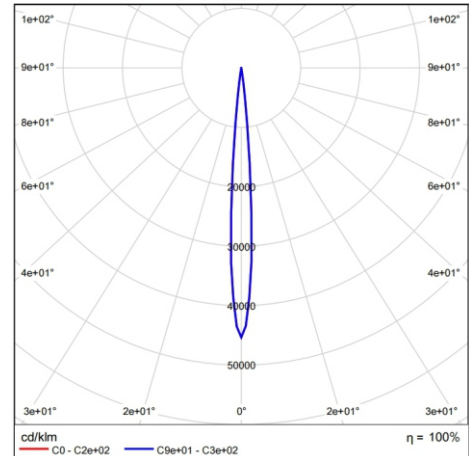

I-IN-07

Luminous emittance 1 / Polar LDC

Luminous emittance 1 / Linear LDC

Specication

Power (Luminaire)	7 W
LED Type	COB
CRI	90
Size	W82*H85mm
Lumen (Luminaire)	670 lm
Input Volt	DC 24V
Color Temperature	3000K
Beam Angle	8°
Driver	Nondim/dim0-10V
LED Life	50000h
IP Rating	IP 67
LEN	Honeycomb Louver
Enclosure Material	Die-cast Aluminum+Stainless steel trim
Accessories	Outer casing