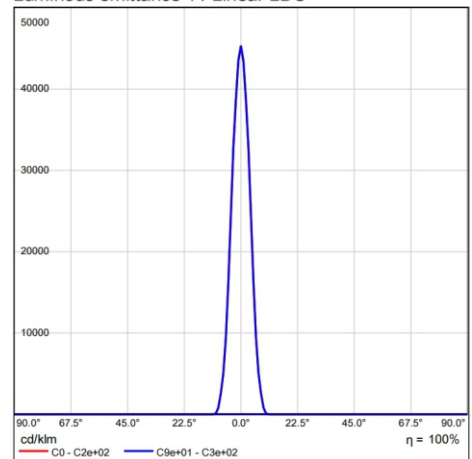

I-IN-07

Luminous emittance 1 / Polar LDC

Luminous emittance 1 / Linear LDC

Specication

Power (Luminaire)	7 W
LED Type	COB
CRI	90
Size	W82*H85mm
Lumen (Luminaire)	670 lm
Input Volt	DC 24V
Color Temperature	3000K
Beam Angle	8°
Driver	Nondim/dim0-10V
LED Life	50000h
IP Rating	IP 67
LEN	Honeycomb Louver
Enclosure Material	Die-cast Aluminum+Stainless steel trim
Accessories	Outer casing