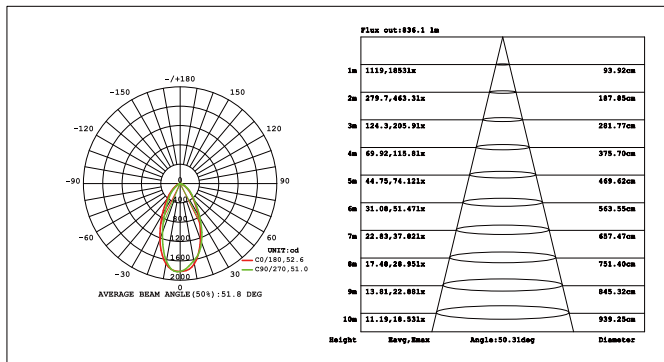

Dimension

Bending Diameter

Technical Data	
Input Voltage	24V
CRI	>80
Beam angle(50%)	15°/30°/50°/720°*35°/18°*20°/20°*55°
LEDs / M	24LEDs
Warranty period	3 years
Control mode	PWM
Working temperature	-25°C ~ +40°C
Cutable length	250mm
Waterproof level	IP65
Max.run length	5m
Net weight	590g/m

	CCT(K)	Power(W)	LEDs/m	CRI	IES lm/m	Efficiency lm/m
 Single color	3000K±200	24	24PCS	80	1580	65.8
 RGB	R	6	24PCS	/	150	25.0
	G	6			360	60.0
	B	6			65	10.8
RGB	RGB	18	515	28.6		
 Tunable white	2700K ±150K	12	24PCS	80	850	70.8
	6500K ^{+300K} / _{-500K}	12			840	70.0
	2700K+6500K	24			1600	66.7
 DMX512RGB	DMX512RGB	6	24PCS	/	145	24.2
		6			360	60.0
		6			65	10.8
		18			515	28.6

Note:

1. Test ambient temperature is 25°C(±2°C);
2. Brightness deviation is ±10%;
3. The Angle of the test sample is 30°;

Light Distribution Curve

Aluminum Clip

Adjustable Angle Clip (use with aluminum clips or profile)