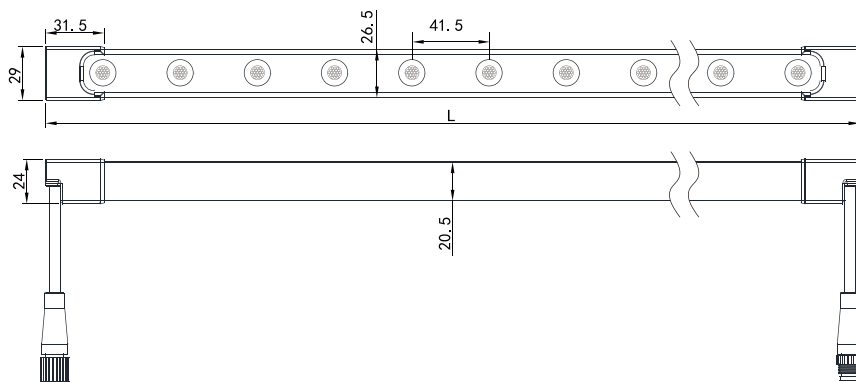

Model : Flexible Led Wall Grazer - i-WL2621Pro

- Using optical grade environmental protection silicone material, salt resistance, acid and alkali corrosion resistance, flame retardant, UV resistance;
- The free bending structure design can perfectly fit the outdoor curved surface of various arcs to achieve the effect of wall washing
- Integrated extrusion molding process, waterproof grade up to Ip65;
- Patented optical structure design, a variety of angles optional;
- Hidden end cap design, easy to install;

Dimension

Bending Diameter

Technical Data	
Input Voltage	24V
CRI	>80
Beam angle(50%)	15°/30°/50°/720°*35°/18°*20°/20°*55°
LEDs / M	24LEDs
Warranty period	3 years
Control mode	PWM
Working temperature	-25°C ~ +40°C
Cutable length	250mm
Waterproof level	IP65
Max.run length	5m
Net weight	590g/m

Note:

1. Test ambient temperature is 25°C(±2°C);
2. Brightness deviation is ±10%;
3. The Angle of the test sample is 30°;

Light Distribution Curve

Aluminum Clip

Adjustable Angle Clip (use with aluminum clips or profile)

Aluminum Profile