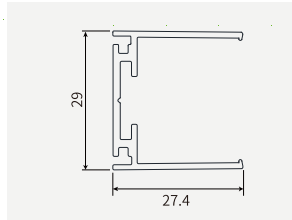

Dimension

Bending Diameter

Technical Data	
Input Voltage	24V
CRI	>80
Beam angle(50%)	15°/30°/50°/720°*35°/18°*20°/20°*55°
LEDs / M	24LEDs
Warranty period	3 years
Control mode	PWM
Working temperature	-25°C ~ +40°C
Cutable length	250mm
Waterproof level	IP65
Max.run length	5m
Net weight	590g/m

Note:

1. Test ambient temperature is 25°C(±2°C);
2. Brightness deviation is ±10%;
3. The Angle of the test sample is 30°;

Light Distribution Curve

Aluminum Clip

Adjustable Angle Clip (use with aluminum clips or profile)

Aluminum Profile