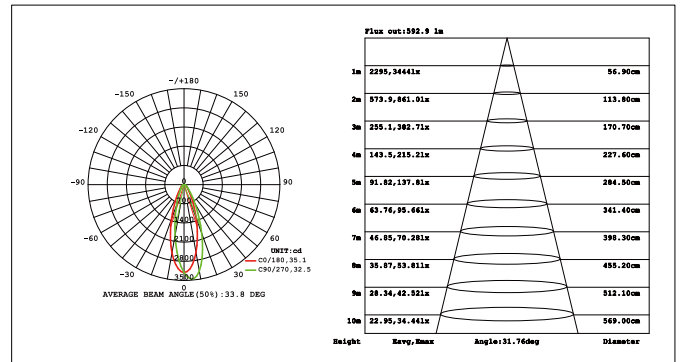

Dimension

Bending Diameter

Technical Data	
Input Voltage	24V
CRI	>80
Beam angle(50%)	15°/30°/50°/720°*35°/18°*20°/20°*55°
LEDs / M	24LEDs
Warranty period	3 years
Control mode	PWM
Working temperature	-25°C ~ +40°C
Cutable length	250mm
Waterproof level	IP65
Max.run length	5m
Net weight	590g/m

	CCT(K)	Power(W)	LEDs/m	CRI	IES lm/m	Efficiency lm/m
 Single color	3000K±200	24	24PCS	80	1580	65.8
 RGB	R	6	24PCS	/	150	25.0
	G	6			360	60.0
	B	6			65	10.8
RGB	RGB	18	515	28.6		
 Tunable white	2700K ±150K	12	24PCS	80	850	70.8
	6500K ^{+300K} / _{-500K}	12			840	70.0
	2700K+6500K	24			1600	66.7
 DMX512RGB	DMX512RGB	6	24PCS	/	145	24.2
		6			360	60.0
		6			65	10.8
		18			515	28.6

Note:

1. Test ambient temperature is 25°C(±2°C);
2. Brightness deviation is ±10%;
3. The Angle of the test sample is 30°;

Light Distribution Curve

Aluminum Clip

Adjustable Angle Clip (use with aluminum clips or profile)