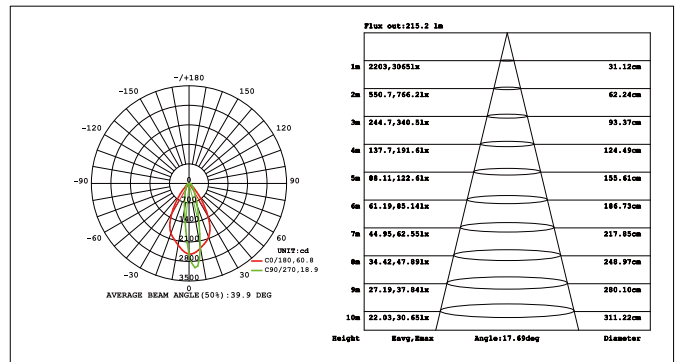

Dimension

Bending Diameter

Technical Data	
Input Voltage	24V
CRI	>80
Beam angle(50%)	15°/30°/50°/720°*35°/18°*20°/20°*55°
LEDs / M	24LEDs
Warranty period	3 years
Control mode	PWM
Working temperature	-25°C ~ +40°C
Cutable length	250mm
Waterproof level	IP65
Max.run length	5m
Net weight	590g/m

	CCT(K)	Power(W)	LEDs/m	CRI	IES lm/m	Efficiency lm/m
 Single color	3000K±200	24	24PCS	80	1580	65.8
 RGB	R	6	24PCS	/	150	25.0
	G	6			360	60.0
	B	6			65	10.8
RGB	RGB	18	515	28.6		
 Tunable white	2700K ±150K	12	24PCS	80	850	70.8
	6500K ^{+300K} / _{-500K}	12			840	70.0
	2700K+6500K	24			1600	66.7
 DMX512RGB	DMX512RGB	6	24PCS	/	145	24.2
		6			360	60.0
		6			65	10.8
		18			515	28.6

Note:

1. Test ambient temperature is 25°C(±2°C);
2. Brightness deviation is ±10%;
3. The Angle of the test sample is 30°;

Light Distribution Curve

Aluminum Clip

Adjustable Angle Clip (use with aluminum clips or profile)