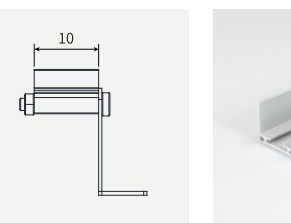

Dimension

Bending Diameter

Technical Data	
Input Voltage	24V
CRI	>80
Beam angle(50%)	15°/30°/50°/720°*35°/18°*20°/20°*55°
LEDs / M	24LEDs
Warranty period	3 years
Control mode	PWM
Working temperature	-25°C ~ +40°C
Cutable length	250mm
Waterproof level	IP65
Max.run length	5m
Net weight	590g/m

Note:

1. Test ambient temperature is 25°C(±2°C);
2. Brightness deviation is ±10%;
3. The Angle of the test sample is 30°;

Light Distribution Curve

Aluminum Clip

Adjustable Angle Clip (use with aluminum clips or profile)

Aluminum Profile