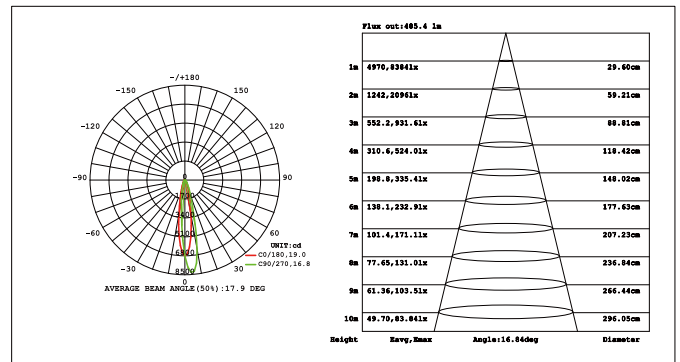

Dimension

Bending Diameter

Technical Data	
Input Voltage	24V
CRI	>80
Beam angle(50%)	15°/30°/50°/720°*35°/18°*20°/20°*55°
LEDs / M	24LEDs
Warranty period	3 years
Control mode	PWM
Working temperature	-25°C ~ +40°C
Cutable length	250mm
Waterproof level	IP65
Max.run length	5m
Net weight	590g/m

	CCT(K)	Power(W)	LEDs/m	CRI	IES lm/m	Efficiency lm/m
 Single color	3000K±200	24	24PCS	80	1580	65.8
 RGB	R	6	24PCS	/	150	25.0
	G	6			360	60.0
	B	6			65	10.8
RGB	RGB	18	515	28.6		
 Tunable white	2700K ±150K	12	24PCS	80	850	70.8
	6500K ^{+300K} / _{-500K}	12			840	70.0
	2700K+6500K	24			1600	66.7
 DMX512RGB	DMX512RGB	6	24PCS	/	145	24.2
		6			360	60.0
		6			65	10.8
		18			515	28.6

Note:

1. Test ambient temperature is 25°C(±2°C);
2. Brightness deviation is ±10%;
3. The Angle of the test sample is 30°;

Light Distribution Curve

Aluminum Clip

Adjustable Angle Clip (use with aluminum clips or profile)