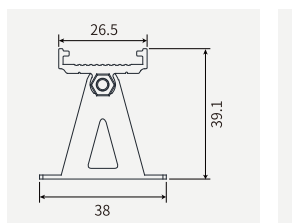

Dimension

Bending Diameter

Technical Data	
Input Voltage	24V
CRI	>80
Beam angle(50%)	15°/30°/50°/720°*35°/18°*20°/20°*55°
LEDs / M	24LEDs
Warranty period	3 years
Control mode	PWM
Working temperature	-25°C ~ +40°C
Cutable length	250mm
Waterproof level	IP65
Max.run length	5m
Net weight	590g/m

Note:

1. Test ambient temperature is 25°C(±2°C);
2. Brightness deviation is ±10%;
3. The Angle of the test sample is 30°;

Light Distribution Curve

Aluminum Clip

Adjustable Angle Clip (use with aluminum clips or profile)

Aluminum Profile