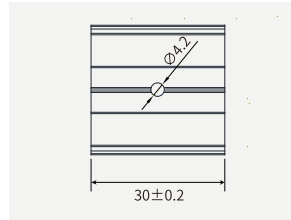

Dimension

Bending Diameter

Technical Data	
Input Voltage	24V
CRI	>80
Beam angle(50%)	15°/30°/50°/720°*35°/18°*20°/20°*55°
LEDs / M	24LEDs
Warranty period	3 years
Control mode	PWM
Working temperature	-25°C ~ +40°C
Cutable length	250mm
Waterproof level	IP65
Max.run length	5m
Net weight	590g/m

Note:

1. Test ambient temperature is 25°C(±2°C);
2. Brightness deviation is ±10%;
3. The Angle of the test sample is 30°;

Light Distribution Curve

Aluminum Clip

Adjustable Angle Clip (use with aluminum clips or profile)