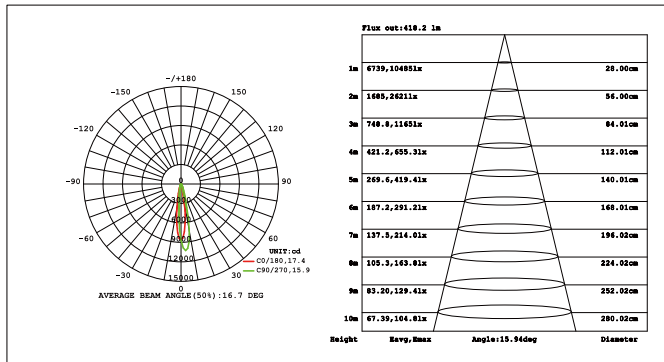

Dimension

Bending Diameter

Technical Data	
Input Voltage	24V
CRI	>80
Beam angle(50%)	15°/30°/50°/720°*35°/18°*20°/20°*55°
LEDs / M	24LEDs
Warranty period	3 years
Control mode	PWM
Working temperature	-25°C ~ +40°C
Cutable length	250mm
Waterproof level	IP65
Max.run length	5m
Net weight	590g/m

	CCT(K)	Power(W)	LEDs/m	CRI	IES lm/m	Efficiency lm/m
 Single color	3000K±200	24	24PCS	80	1580	65.8
 RGB	R	6	24PCS	/	150	25.0
	G	6			360	60.0
	B	6			65	10.8
RGB	RGB	18	515	28.6		
 Tunable white	2700K ±150K	12	24PCS	80	850	70.8
	6500K ^{+300K} / _{-500K}	12			840	70.0
	2700K+6500K	24			1600	66.7
 DMX512RGB	DMX512RGB	6	24PCS	/	145	24.2
		6			360	60.0
		6			65	10.8
		18			515	28.6

Note:

1. Test ambient temperature is 25°C(±2°C);
2. Brightness deviation is ±10%;
3. The Angle of the test sample is 30°;

Light Distribution Curve

Aluminum Clip

Adjustable Angle Clip (use with aluminum clips or profile)