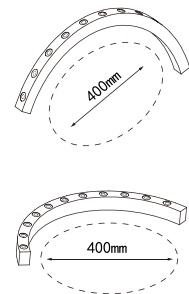

Model : Flexible Led Wall Grazer - i-WL2621Pro

- Using optical grade environmental protection silicone material, salt resistance, acid and alkali corrosion resistance, flame retardant, UV resistance;
- The free bending structure design can perfectly fit the outdoor curved surface of various arcs to achieve the effect of wall washing
- Integrated extrusion molding process, waterproof grade up to Ip65;
- Patented optical structure design, a variety of angles optional;
- Hidden end cap design, easy to install;

Dimension

Bending Diameter

Technical Data	
Input Voltage	24V
CRI	>80
Beam angle(50%)	15°/30°/50°/720°*35°/18°*20°/20°*55°
LEDs / M	24LEDs
Warranty period	3 years
Control mode	PWM
Working temperature	-25°C ~ +40°C
Cutable length	250mm
Waterproof level	IP65
Max.run length	5m
Net weight	590g/m

Note:

1. Test ambient temperature is 25°C(±2°C);
2. Brightness deviation is ±10%;
3. The Angle of the test sample is 30°;

Light Distribution Curve

Aluminum Clip

Adjustable Angle Clip (use with aluminum clips or profile)

Aluminum Profile