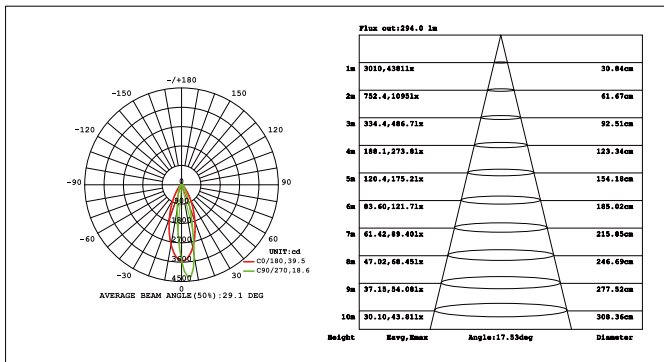

Dimension

Bending Diameter

Technical Data	
Input Voltage	24V
CRI	>80
Beam angle(50%)	15°/30°/50°/720°*35°/18°*20°/20°*55°
LEDs / M	24LEDs
Warranty period	3 years
Control mode	PWM
Working temperature	-25°C ~ +40°C
Cutable length	250mm
Waterproof level	IP65
Max.run length	5m
Net weight	590g/m

	CCT(K)	Power(W)	LEDs/m	CRI	IES lm/m	Efficiency lm/m
 Single color	3000K±200	24	24PCS	80	1580	65.8
 RGB	R	6	24PCS	/	150	25.0
	G	6			360	60.0
	B	6			65	10.8
RGB	RGB	18	515	28.6		
 Tunable white	2700K ±150K	12	24PCS	80	850	70.8
	6500K ^{+300K} / _{-500K}	12			840	70.0
	2700K+6500K	24			1600	66.7
 DMX512RGB	DMX512RGB	6	24PCS	/	145	24.2
		6			360	60.0
		6			65	10.8
		18			515	28.6

Note:

1. Test ambient temperature is 25°C(±2°C);
2. Brightness deviation is ±10%;
3. The Angle of the test sample is 30°;

Light Distribution Curve

Aluminum Clip

Adjustable Angle Clip (use with aluminum clips or profile)