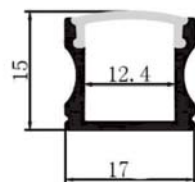

i-LED Linear

i-31015W i-LED Linear 15W

Specification

Item NO.	i-31015W
LED Brand	Epistar
LED Q' ty	60 Pcs SMD 5050
Rated Power	15W
Input Volt	DC 24V
Color	2700-6000K
Beam Angle	60, 120°
Control Way	CC
LED Life	50000h
IP Rating	IP 65
PC Cover	Clear PC/Milky white PC
Enclosure Material	Aluminium Alloy
Size	L1000*W17*H15mm
Lux	900lm
Cable	Rubber cable 2 wires 30cm