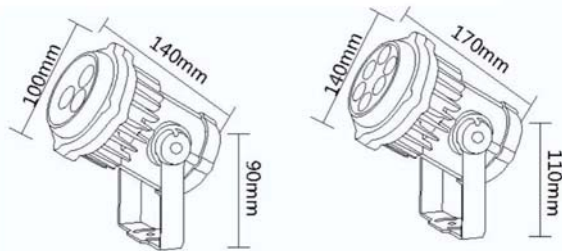

i-LED Flood

i-213A9W i-LED Flood 9W

i-213B18W i-LED Flood 18W

Specification

Item No.	i-213A	i-213B
LED Brand	Osram /CREE	
LED Q' ty	3 Pcs	6 Pcs
Rated Power	9W	18W
Input Volt	DC 24V/AC 85-265V	
Color	W,WW,RGB,RGBW	
Beam Angle	5°, 10°, 15°, 30°, 45°, 60°, 120°	
Control Way	CC/DMX512	
LED Life	50000h	
IP Rating	IP 65	
Glass	3mm tempered glass	
Enclosure Material	Aluminium Alloy+powder painting	
Size	L100*W140*H90mm	L140*W170*H310mm
Lumen	90 lm/W	
Cable	Rubber cable 5 wires 30cm	