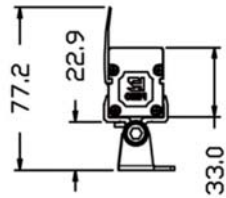

i-LED Linear

i-31112W i-LED Linear 12W

Specification

Item No.	i-31112W
LED Brand	Epistar /Sanan
LED Q' ty	48 Pcs SMD 5050
Rated Power	12W
Input Volt	DC 24V
Color	W,WW,RGB,RGBW
Beam Angle	10°30',10°45',10°60°
Control Way	CC/Serial SPI/DMX512
LED Life	50000h
IP Rating	IP 65
Glass	3mm tempered glass
Enclosure Material	Aluminium Alloy + powder painting
Size	L1000*W28*H77mm
LUX	240lm
Cable	Rubber cable5 wires 30cm