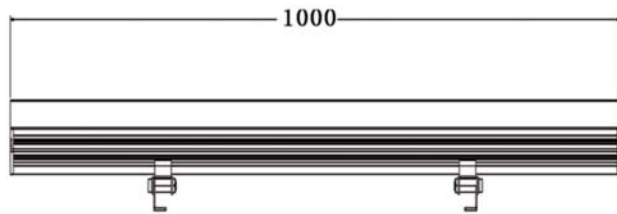

i-LED Linear

i-31112W i-LED Linear 12W

Specification

Item No.	i-31112W
LED Brand	Epistar /Sanan
LED Q' ty	48 Pcs SMD 5050
Rated Power	12W
Input Volt	DC 24V
Color	W,WW,RGB,RGBW
Beam Angle	10°30',10°45',10°60°
Control Way	CC/Serial SPI/DMX512
LED Life	50000h
IP Rating	IP 65
Glass	3mm tempered glass
Enclosure Material	Aluminium Alloy + powder painting
Size	L1000*W28*H77mm
LUX	240lm
Cable	Rubber cable5 wires 30cm