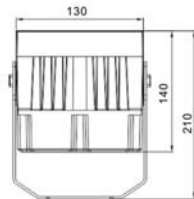

# i-LED Flood

i-224A16W i-LED Flood 16W

i-224B32W i-LED Flood 32W

## Specification

Item No.	i-224A	i-224B
LED Brand	Osram/CREE	
LED Q' ty	16 Pcs	16 Pcs
Rated Power	16 W	32 W
Input Volt	DC 24V /AC 85-265V	
Color	W,WW,RGB,RGBW	
Beam Angle	5°, 10°, 15°, 30°, 45°, 60°, 120°	
Control Way	CC/DMX512	
LED Life	50000h	
IP Rating	IP 65	
Glass	3mm tempered glass	
Enclosure Material	Aluminium Alloy+powder painting	
Size	L130*W130*H210mm	
Lumen	90 lm/W	
Cable	Rubber cable 5 wires 30cm	