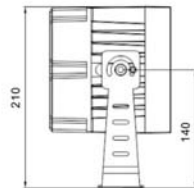

# i-LED Flood

i-224A16W i-LED Flood 16W

i-224B32W i-LED Flood 32W

## Specification

Item No.	i-224A	i-224B
LED Brand	Osram/CREE	
LED Q' ty	16 Pcs	16 Pcs
Rated Power	16 W	32 W
Input Volt	DC 24V /AC 85-265V	
Color	W,WW,RGB,RGBW	
Beam Angle	5°, 10°, 15°, 30°, 45°, 60°, 120°	
Control Way	CC/DMX512	
LED Life	50000h	
IP Rating	IP 65	
Glass	3mm tempered glass	
Enclosure Material	Aluminium Alloy+powder painting	
Size	L130*W130*H210mm	
Lumen	90 lm/W	
Cable	Rubber cable 5 wires 30cm	