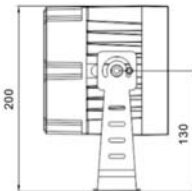

i-LED Flood

i-22648W i-LED Flood 48W

Specification

Item No.	i-226
LED Brand	CREE
LED Q' ty	24 Pcs
Rated Power	48 W
Input Volt	AC 85-265V
Color	W,WW,R,G,B, Yellow
Beam Angle	3°, 5°, 8°, 15°, 25°
Control Way	CC
LED Life	50000h
IP Rating	IP 65
Glass	3mm tempered glass
Enclosure Material	Aluminium Alloy+powder painting
Size	L170*W170*H200mm
Lumen	90 lm/W
Cable	Rubber cable 3 wires 30cm