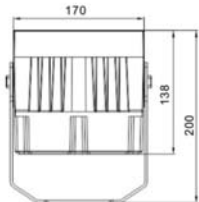

i-LED Flood

i-22648W i-LED Flood 48W

Specification

Item No.	i-226
LED Brand	CREE
LED Q' ty	24 Pcs
Rated Power	48 W
Input Volt	AC 85-265V
Color	W,WW,R,G,B, Yellow
Beam Angle	3°, 5°, 8°, 15°, 25°
Control Way	CC
LED Life	50000h
IP Rating	IP 65
Glass	3mm tempered glass
Enclosure Material	Aluminium Alloy+powder painting
Size	L170*W170*H200mm
Lumen	90 lm/W
Cable	Rubber cable 3 wires 30cm