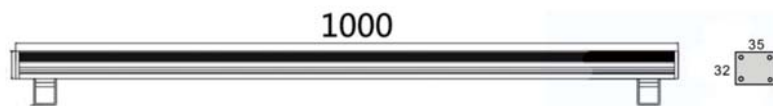

i-LED Wall Washer

i-118A18W i-LED Wall Washer 18W

i-118B24W i-LED Wall Washer 24W

i-118C36W i-LED Wall Washer 36W

Specification

Item No.	i-118A18W	i-118B24W	i-118C36W
LED Brand	Osram / CREE		
LED Q' ty	18Pcs	24Pcs	36Pcs
Rated Power	18W	24W	36W
Input Volt	DC 24V		
Color	W, WW, RGB		
Beam Angle	10°30', 10°45', 10°60'		
Control Way	CC / DMX512		
LED Life	50000h		
IP Rating	IP 65		
Cover	3mm tempered glass 3mm		
Enclosure Material	Aluminum Alloy+powder painting		
Size	L1000*W35*H32 mm		
Lux	2160lm	2880lm	4320lm
Cable	Rubber cable 30 cm		