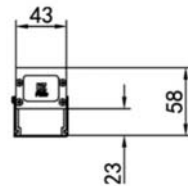

i-LED Linear

i-317A15W i-LED Linear 15W

i-317B18W i-LED Linear 18W

Specification

Item NO.	i-317A15W	i-317B18W
LED Brand	Osram/Epistar	
LED Q' ty	60 Pcs	72 Pcs
Rated Power	15W	18W
Input Volt	DC 24V	
Color	W,WW,RGB,RGBW	
Beam Angle	120 °	
Control Way	CC /Serial SPI /DMX512	
LED Life	50000h	
IP Rating	IP 65	
Glass	3mm Tempered glass	
Enclosure Material	Aluminium Alloy+powder painting	
Size	L1000*W43*H58mm	
Pixel	10 pixel	12 pixel
Cable	Rubber cable 5 wires 30cm	