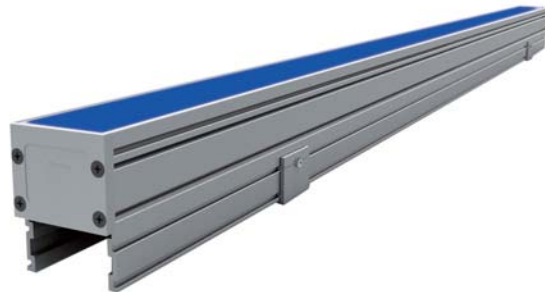

i-LED Linear

i-317A15W i-LED Linear 15W

i-317B18W i-LED Linear 18W

Specification

Item NO.	i-317A15W	i-317B18W
LED Brand	Osram/Epistar	
LED Q' ty	60 Pcs	72 Pcs
Rated Power	15W	18W
Input Volt	DC 24V	
Color	W,WW,RGB,RGBW	
Beam Angle	120 °	
Control Way	CC /Serial SPI /DMX512	
LED Life	50000h	
IP Rating	IP 65	
Glass	3mm Tempered glass	
Enclosure Material	Aluminium Alloy+powder painting	
Size	L1000*W43*H58mm	
Pixel	10 pixel	12 pixel
Cable	Rubber cable 5 wires 30cm	