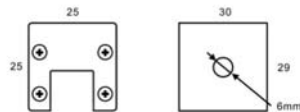

i-LED Linear

i-318A12W i-LED Linear 12W

i-318B15W i-LED Linear 15W

Specification

Item NO.	i-318A12W	i-318B15W
LED Brand	Osram/Epistar	
LED Q' ty	48 Pcs	60 Pcs
Rated Power	12W	15W
Input Volt	DC 24V	
Color	W,WW,RGB,RGBW	
Beam Angle	120 °	
Control Way	CC /Serial SPI /DMX512	
LED Life	50000h	
IP Rating	IP 65	
Glass	3mm Tempered glass	
Enclosure Material	Aluminium Alloy+powder painting	
Size	L1000*W45*H25mm	
Pixel	8 pixel	10 pixel
Cable	Rubber cable 5 wires 30cm	