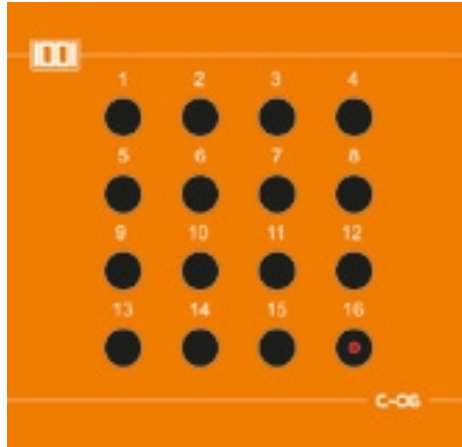

## i-Control Network Panel

MODEL NETWORK SWITCH	
MODEL	NAME
C-06(Panel 16)	i-Contol Network Panel 16 switch